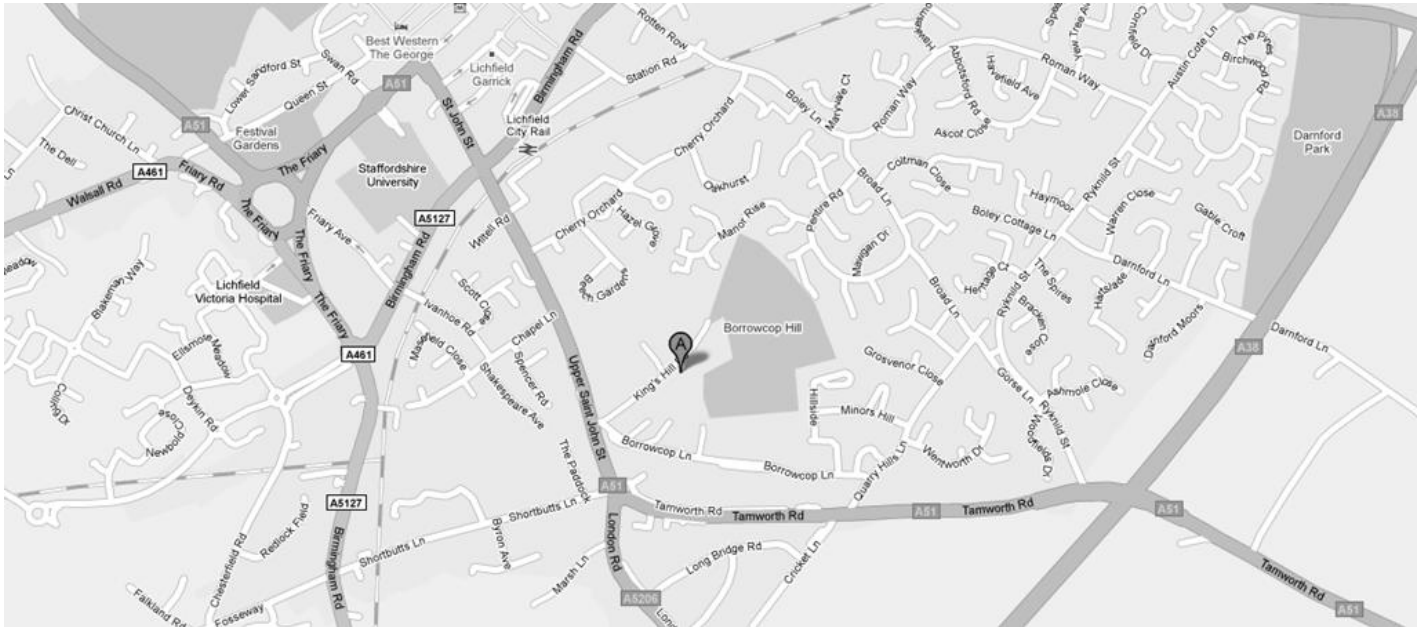

King Edward VI Leisure Centre, King Hill Road, Lichfield, Staffs. WS14 9DE

More details of the venue at:
<http://www.lichfielddc.gov.uk/kelc>

Detailed map of Lichfield City Centre – ‘A’ is the show hall.

The show hall is immediately off the A51 Upper Saint John Street, Lichfield, south-east of Lichfield city centre, heading towards Tamworth and also towards the A38. It is on King's Hill Road, on the right hand side.

It is easy to find, though we recommend using the above website, where you can input your home address and get detailed travelling directions by car, bus or train.