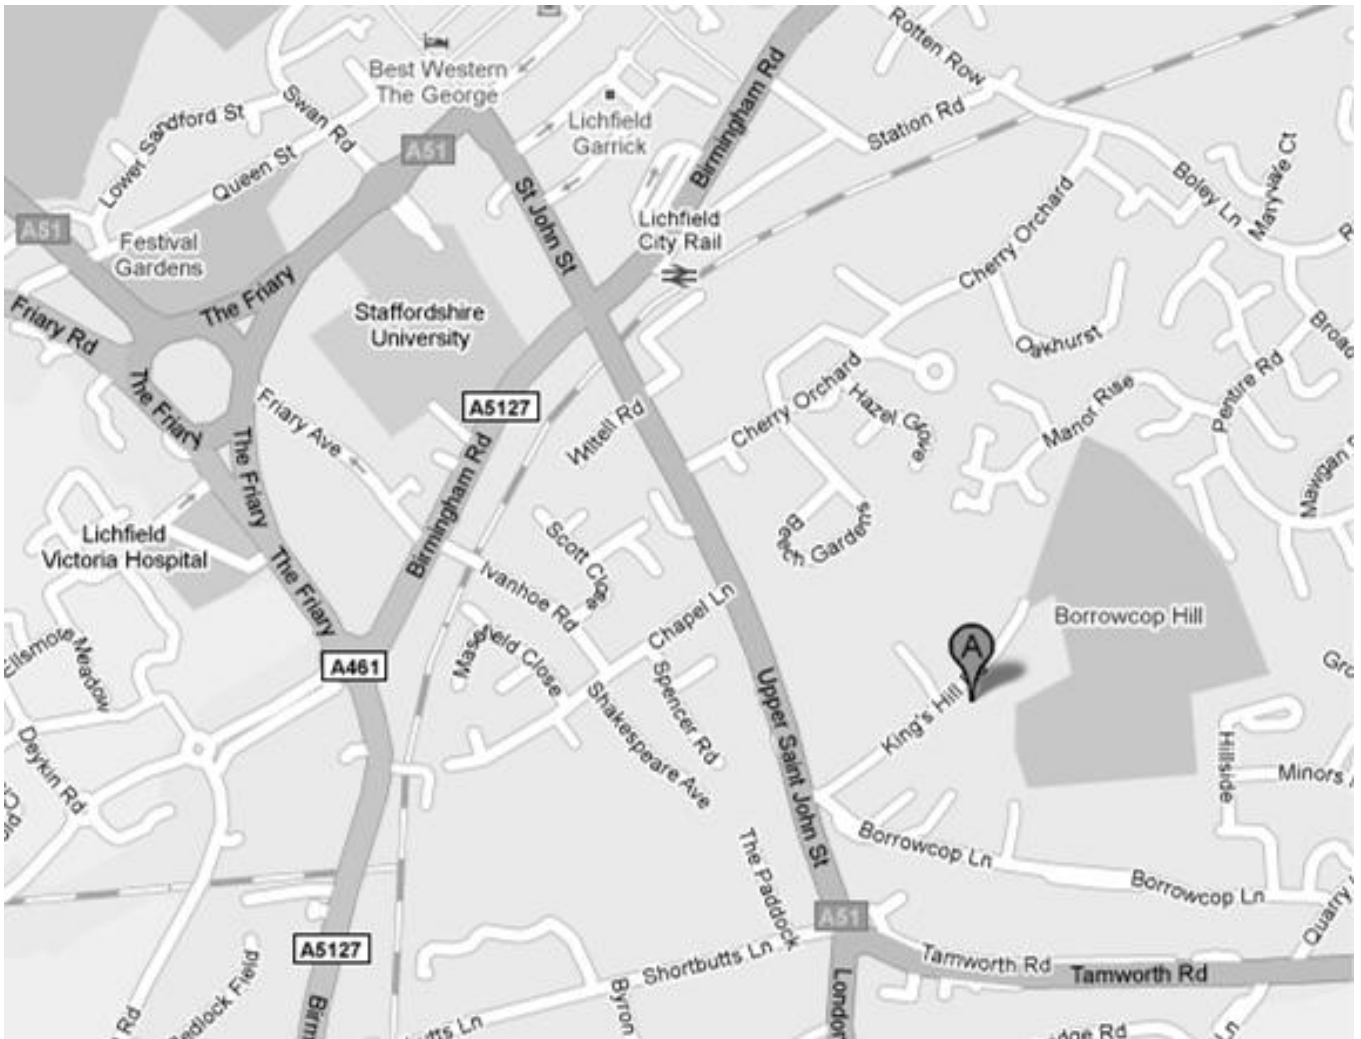

King Edward VI Leisure Centre, King Hill Road, Lichfield, Staffs. WS14 9DE

More details of the venue at:
<http://www.lichfielddc.gov.uk/kelc>

Detailed map of Lichfield City Centre – ‘A’ is the show hall.

The show hall is immediately off the A51 Upper Saint John Street, Lichfield, south-east of Lichfield city centre, heading towards Tamworth and also towards the A38. It is on King's Hill Road, on the right hand side.

It is easy to find, though we recommend using the above website, where you can input your home address and get detailed travelling directions by car, bus or train.